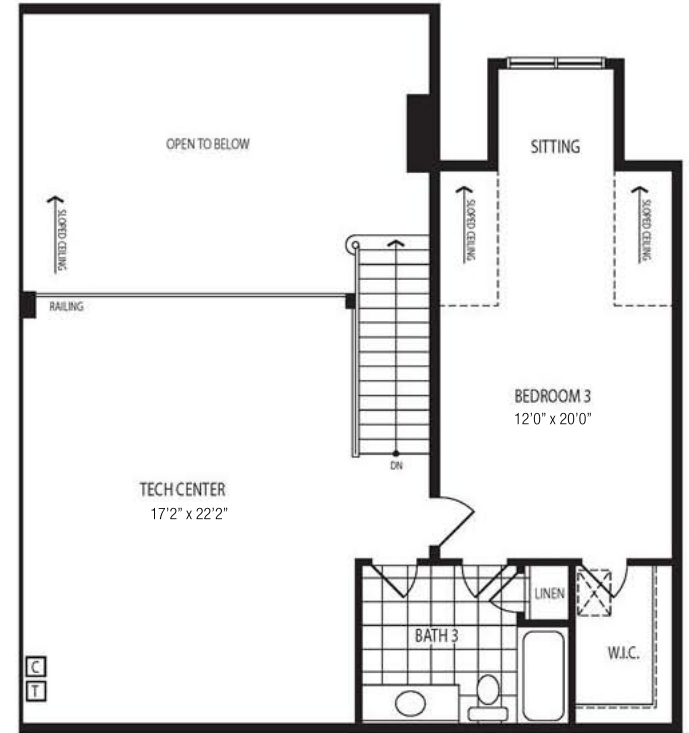

LOWER LEVEL ELEVATION 'A' - INTERIOR UNIT W/ LOFT

MAIN FLOOR ELEVATION 'A' - INTERIOR UNIT W/ LOFT

UPPER LEVEL ELEVATION 'A' - INTERIOR UNIT W/ LOFT

LOWER LEVEL ELEVATION 'B' - INTERIOR UNIT W/ LOFT

PART. MAIN FLOOR ELEVATION 'B' - INTERIOR UNIT W/ LOFT

The Hearth
2,533 square feet