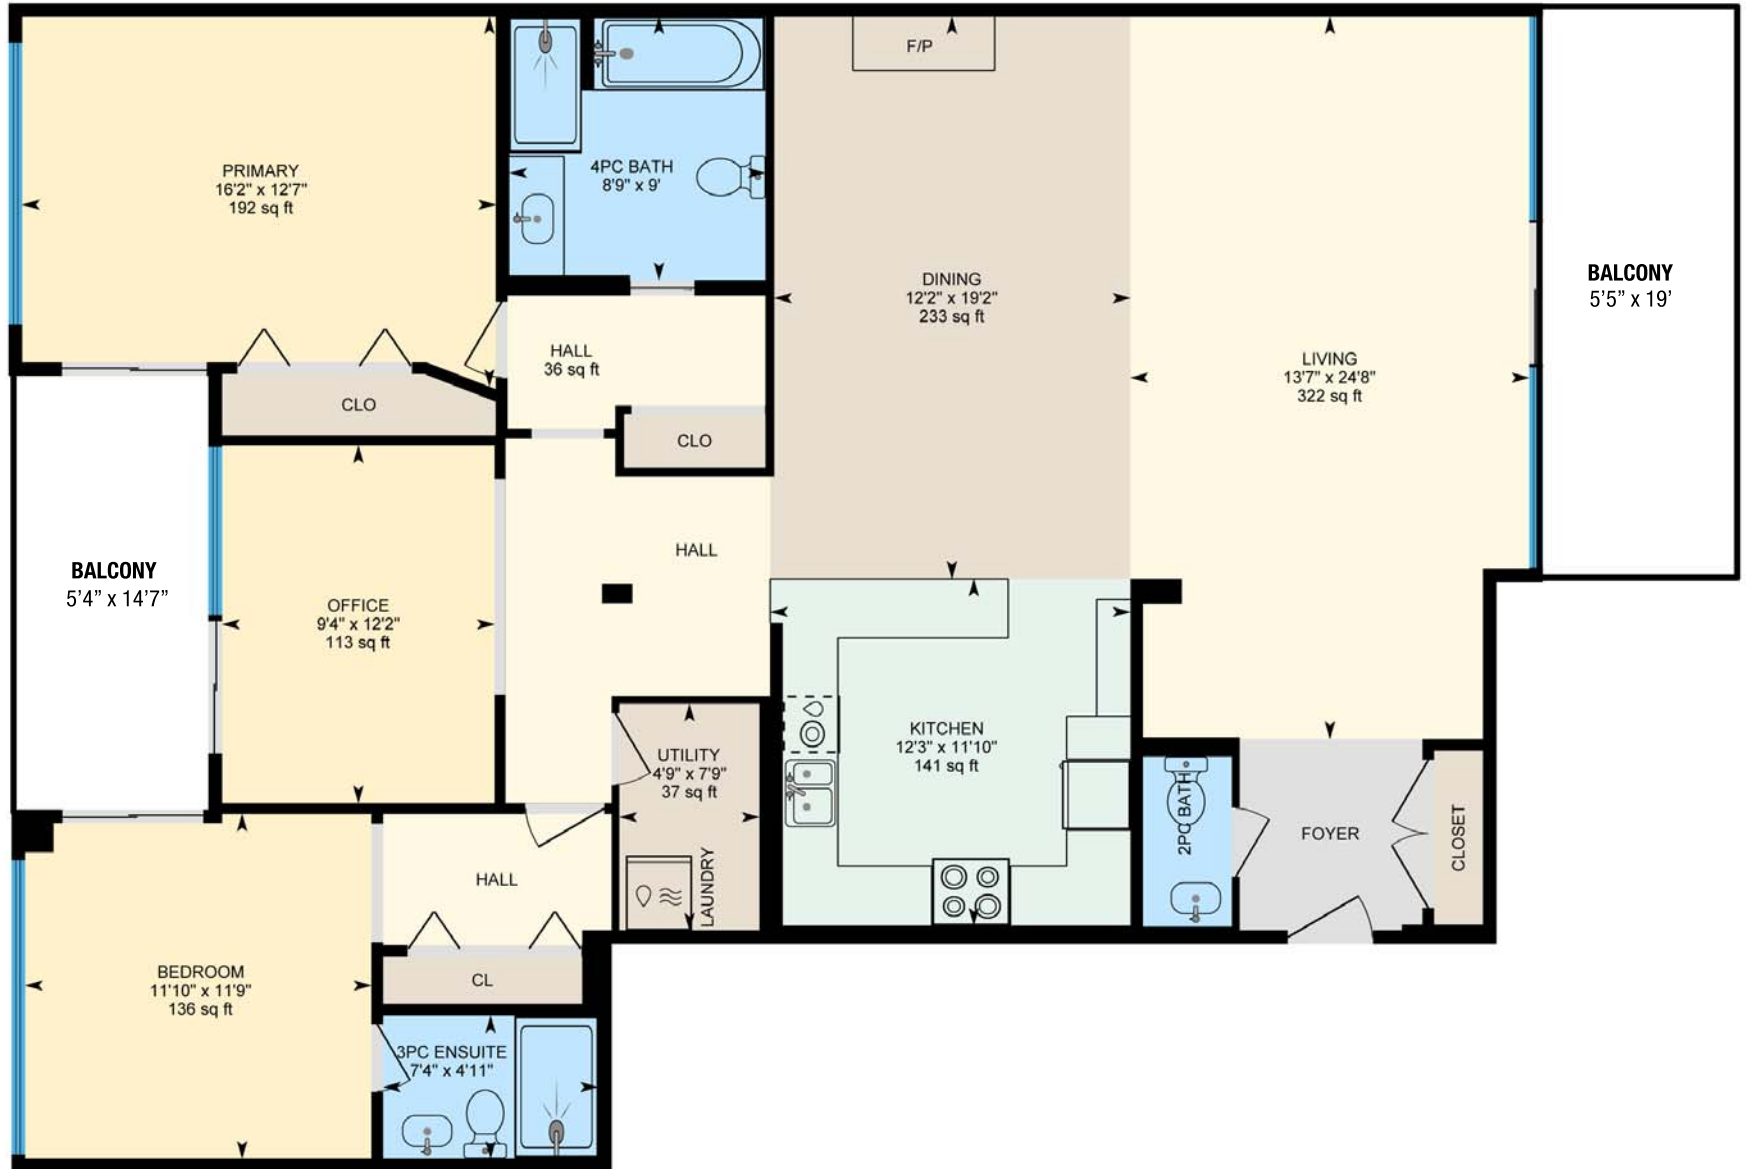

# 222-100 Bronte Rd, Oakville, ON

Main Floor Exterior Area 1712.64 sq ft  
Interior Area 1622.67 sq ft

PREPARED: 2022/07/05