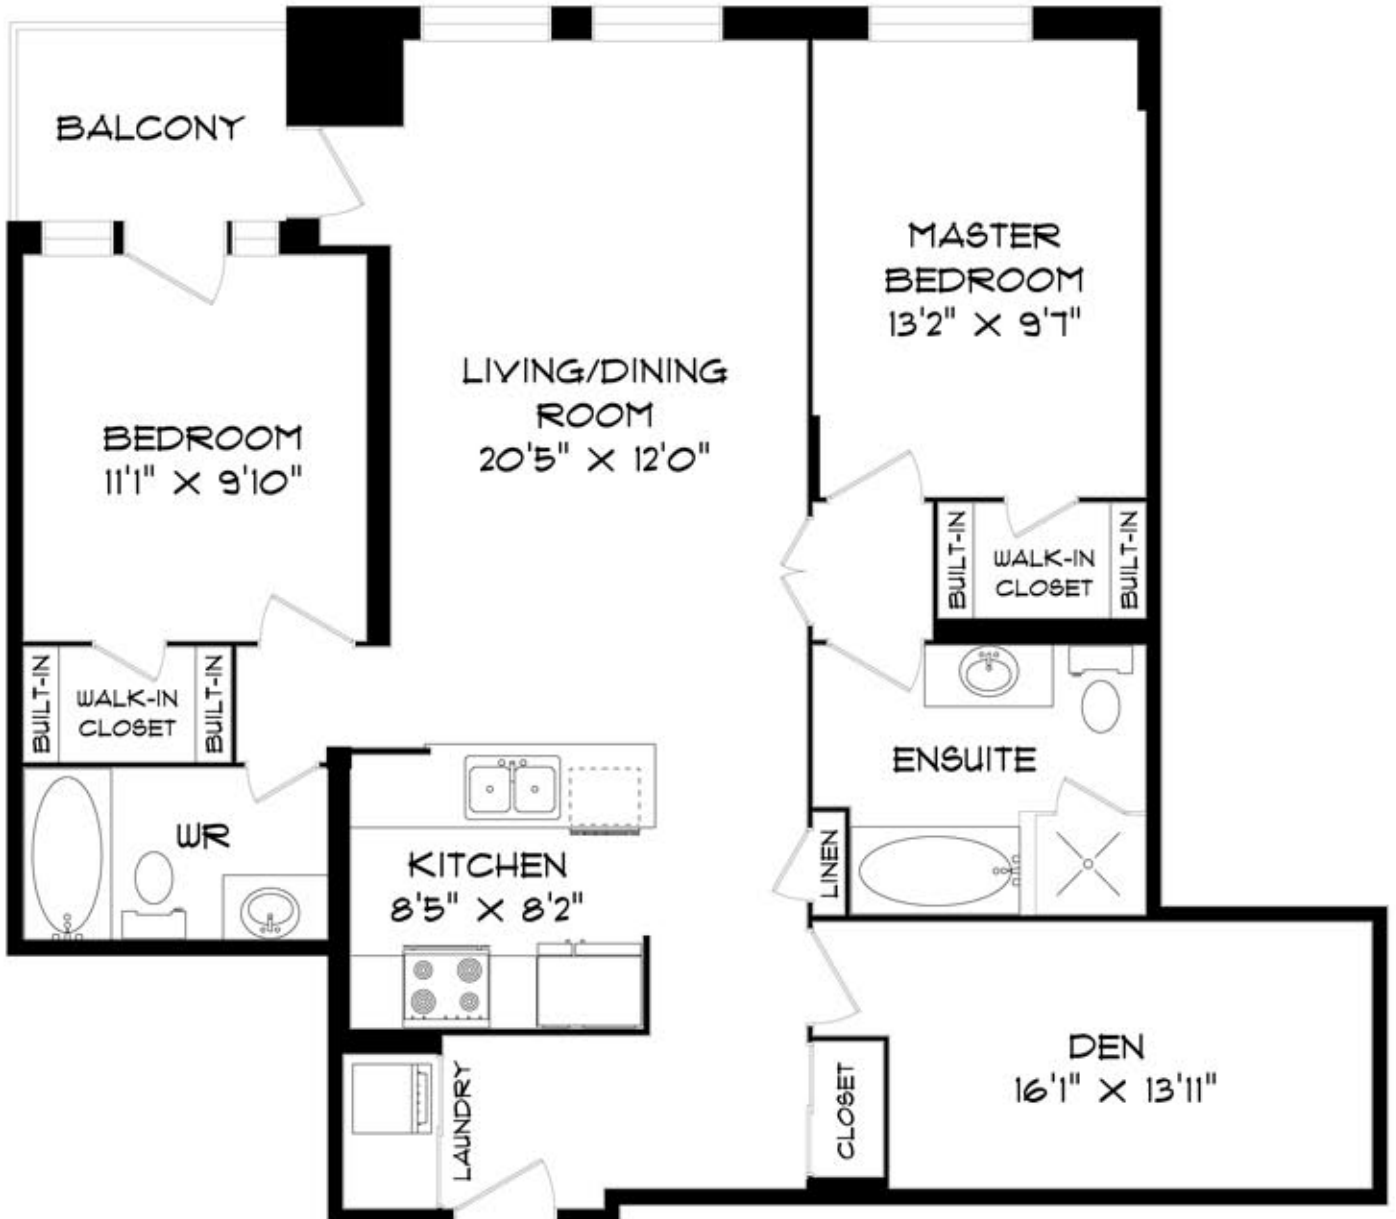

410-40 Old Mill Road

Castlefield Floor Plan
1092 square feet