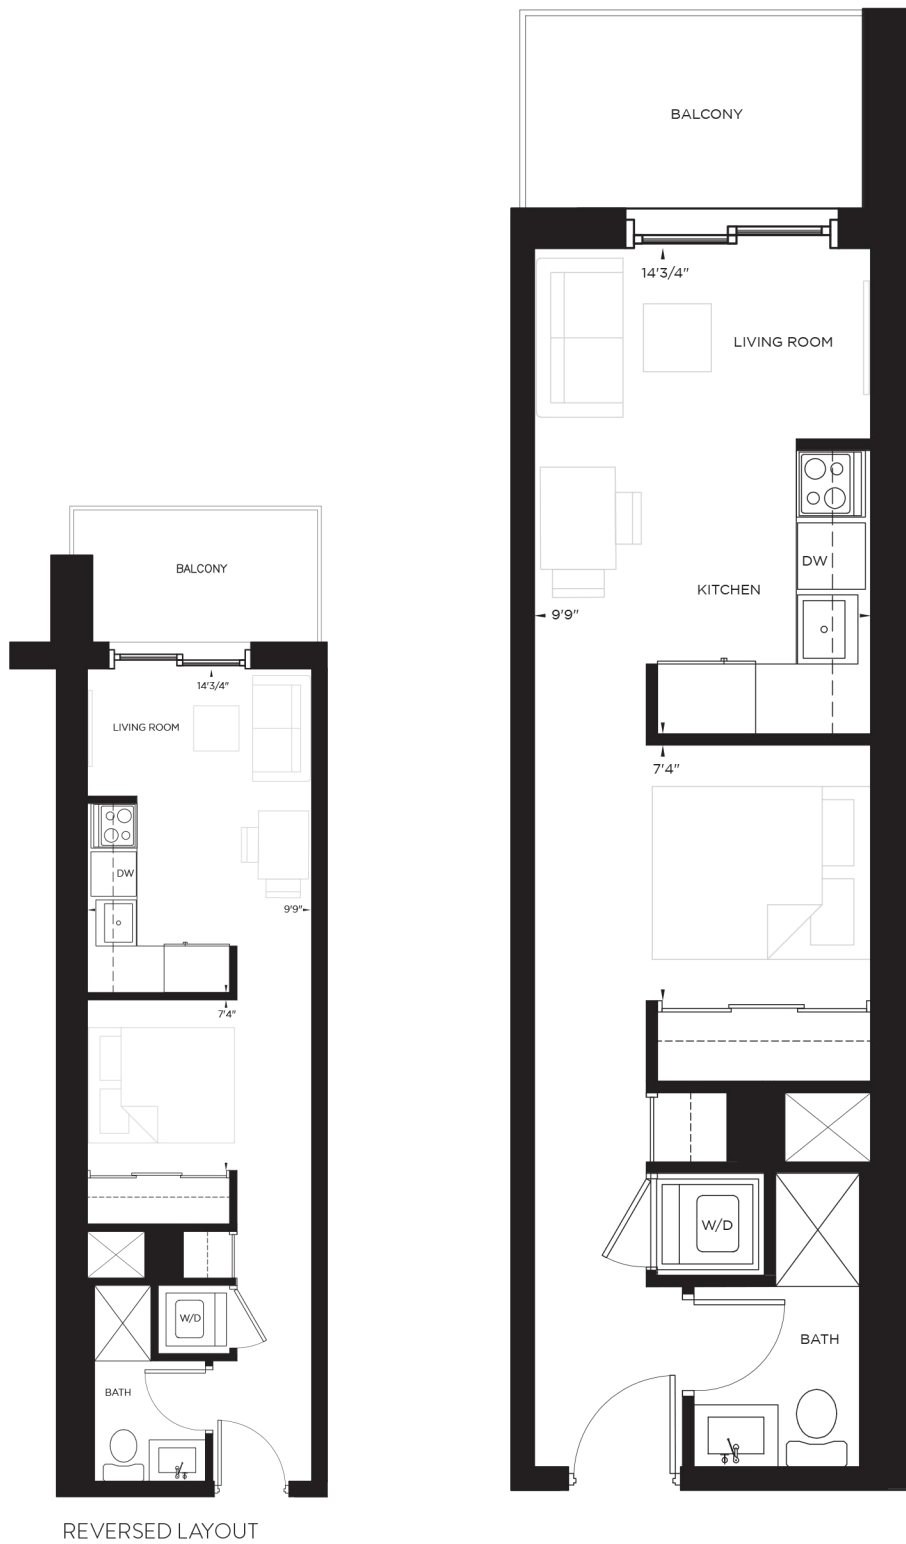

ASPEN

STUDIO | 1 BATH | 401 SQ. FT.

COLETARA
DEVELOPMENT

PLATINUM
CONDOS

FLOORS 5 - 22