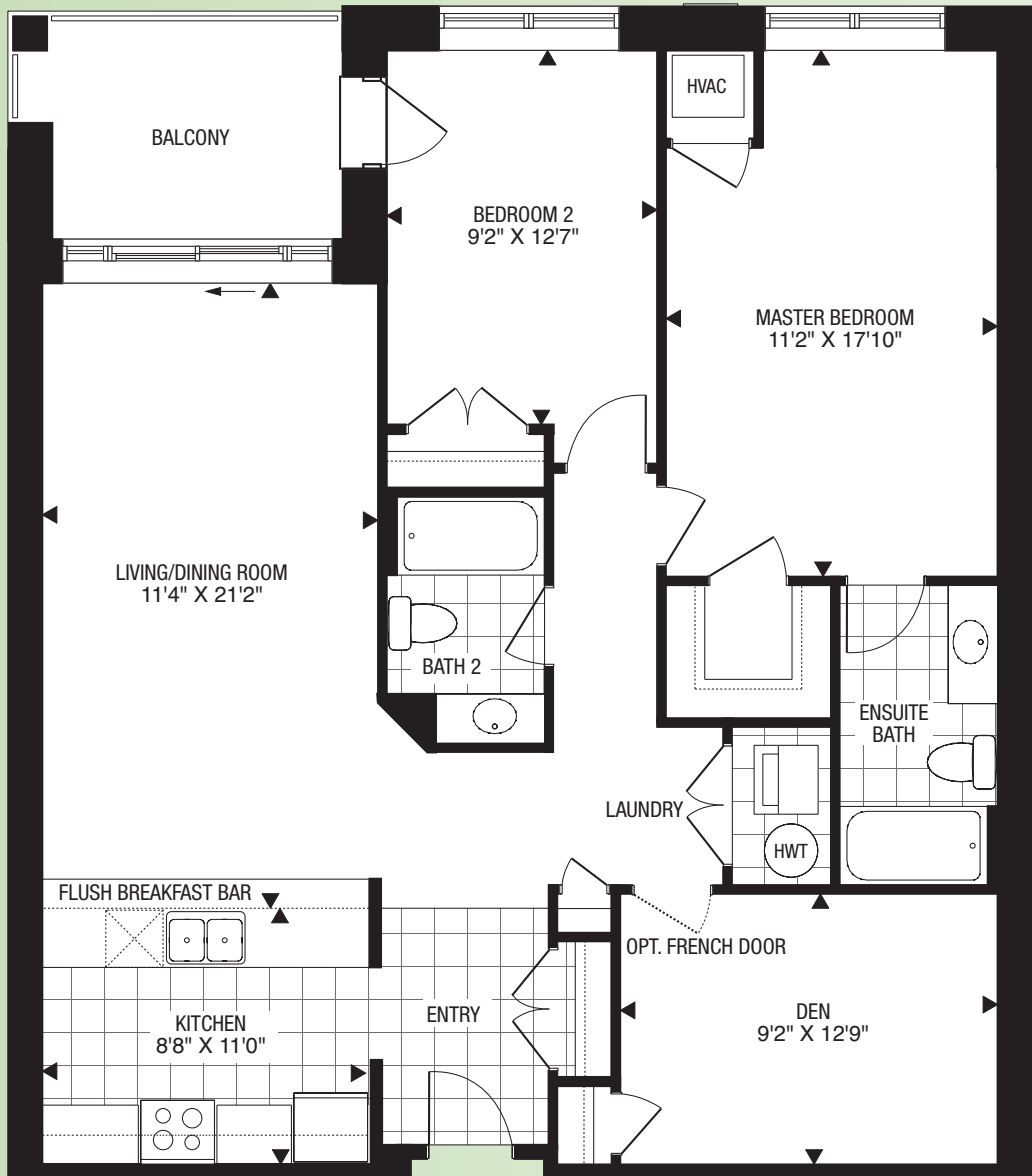

1225sq.ft.
2 BEDROOM + DEN

THE
C A M E O

GROUND FLOOR

2-6 FLOOR